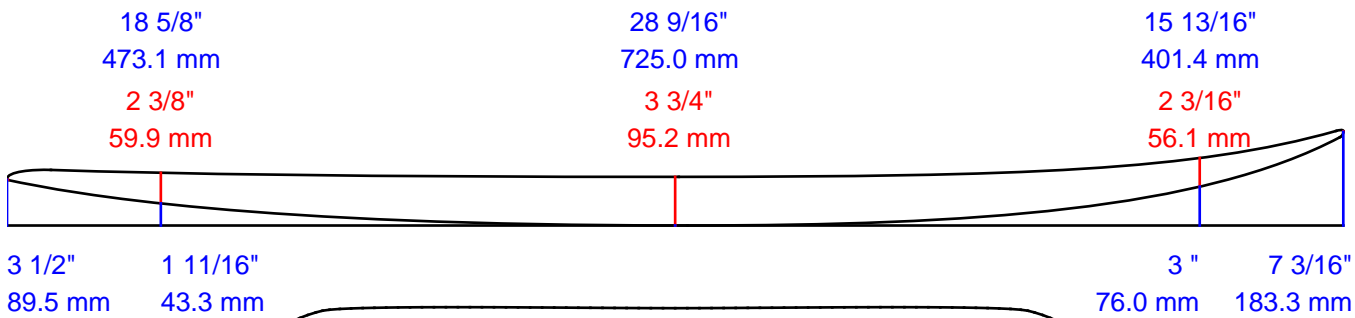

# AKU SHAPER

Customer:

Date:

10 janv. 2013

Length:

8' 8 3/8" (2649.8)

Width:

28 9/16" (725.0)

Thickness:

3 3/4" (95.2)

Tail Stop:

23 5/8" (600.0)

File: Teahupoo 8'7

Blank:

Designed by:

Measurements are center, one foot in and one foot back, over curve.